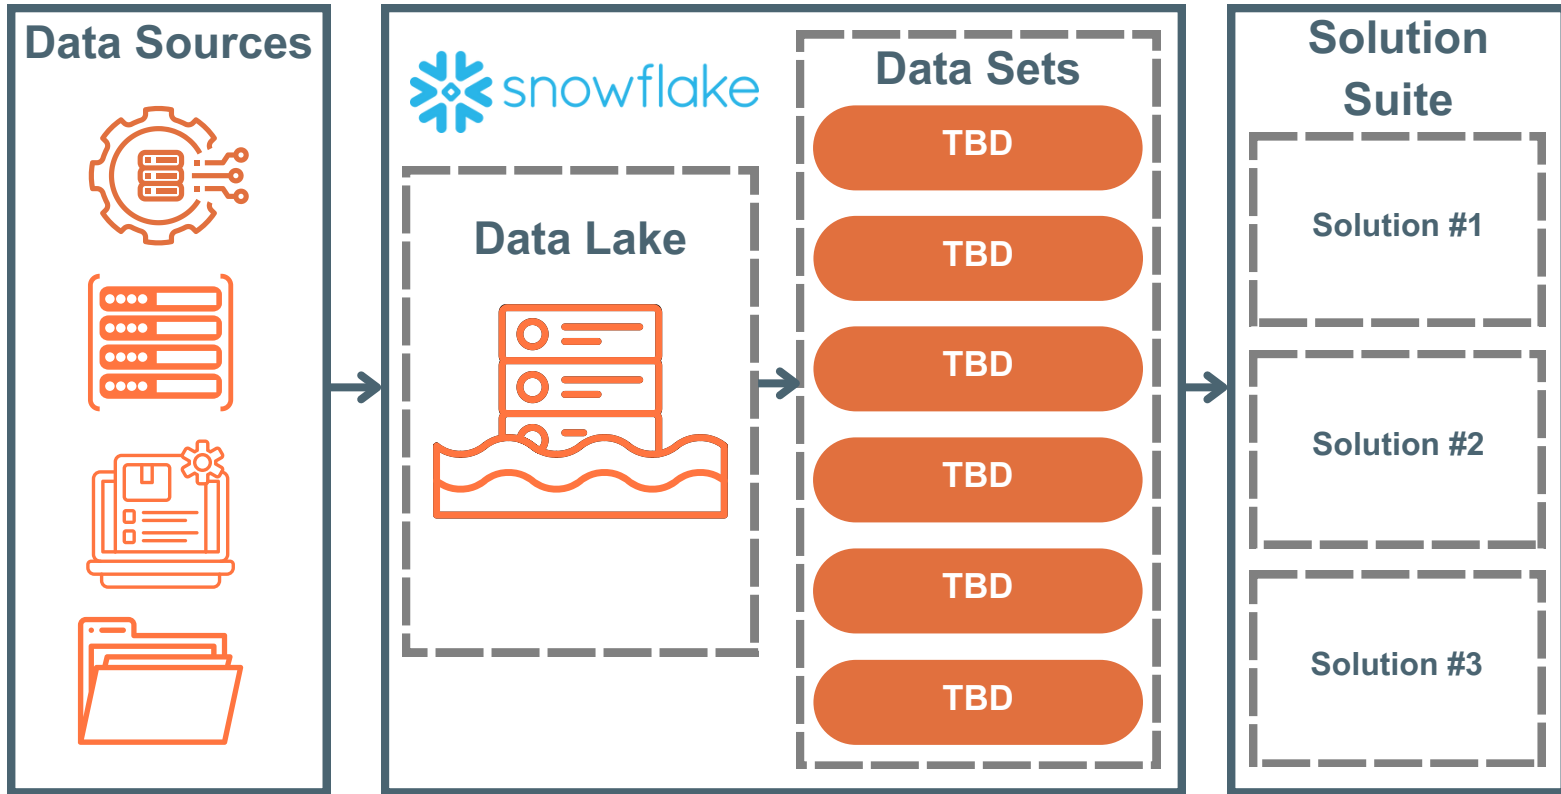

■ ■ DATATELLIGENT PLATFORM

■ ■ Unified Data Solutions

■ ■ Unify data seamlessly from multiple source systems and third-party data into a single Data Lake for easy access. Our automated Data Pipelines provide regular data updates from sources. Integrated Data Sets with pre-defined key metrics feed interactive analytic solutions.

Our Platform

Our Platform combines the power of the Snowflake Data Cloud with the Datatelligent Data and Analytic solutions to provide your company with the tools you through your journey

Together, we can help you:

Datatelligent Platform

End-to-end solutions for Your Data and Analytic Needs

- Using the power of Snowflake, data from your source systems and third-party sources can be combined into one location to serve as a single source.
- Datatelligent Datasets are customized based on your needs to help track your most important metrics.
- The Datatelligent suite of Analytical Solutions helps bring data to life with Data Visualization tools. We customize the analytics to target what is most important to your business.